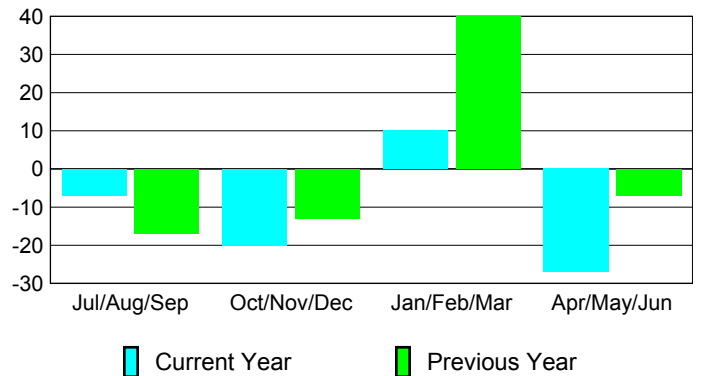

Membership Results
2009-2010

Membership
2008-2009

Month	Net Memb Goal	Actual New Memb	Actual Dropped Memb	Gain/Loss of Memb	Gain/Loss of Memb
Jul/Aug/Sep	-5	6	-13	-7	-17
Oct/Nov/Dec	-13	25	-45	-20	-13
Jan/Feb/Mar	27	39	-29	10	40
Apr/May/June	-5	24	-51	-27	-7
Totals	4	94	-138	-44	3

Membership Results 2009-2010

Goal, New, Dropped, Gain/Loss

Comparison of Membership Gain/Loss

Current Year Compared to the Previous Year

Gender Comparison 2009-2010

Male

Female