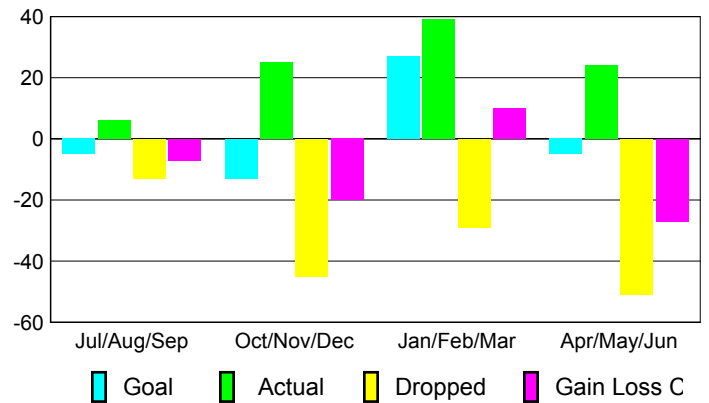

Membership Results 2009-2010

Goal, New, Dropped, Gain/Loss

Comparison of Membership Gain/Loss

Current Year Compared to the Previous Year